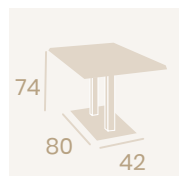

Mesa Munich Rectangular
110x70

Tablero Compact Sienna
Base 80x42
Aluminio Pintado Blanco

Ref. 9811