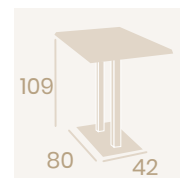

Ref. 9189

Ref. 9877

Ref. 9187

Ref. 9811

Ref. 9822

**Mesa Roma  
70x70**  
Tablero Compact  
Mármol Marquina  
Base 42x42  
Aluminio

**Mesa Roma Alta  
60x60**  
Tablero Compact  
Mármol Olimpo  
Base 42x42  
Aluminio